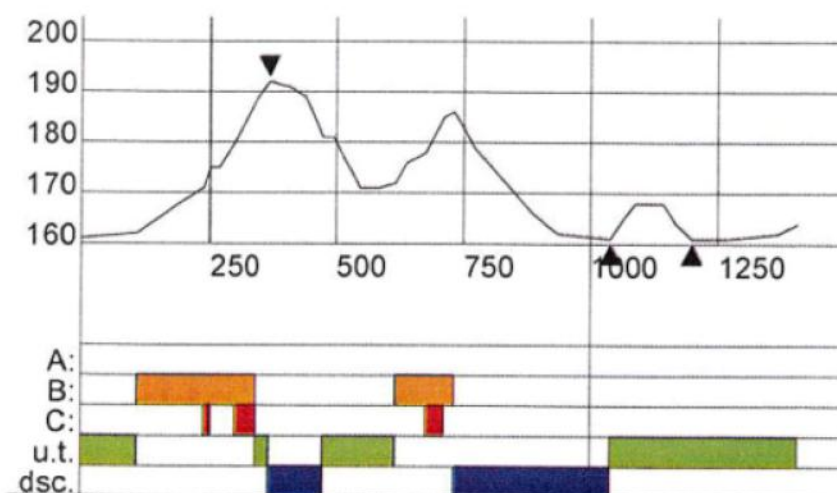

Scandic

FALUN

Kopparskidan

Volkswagen Cup
Scandic Cup
Distriktsstafett för juniorer
Kopparskidan Mixstafett
&
Nordic Junior Ski Competition

Idre Fjäll

SPRINT

ORMSALVA

1,4 km Green

Length: 1408 m
Height Difference: 31 m
Maximum Climb: 26 m
Total Climb: 56 m

Lowest Point: 161 m.a.s.l
Highest Point: 192 m.a.s.l
Category: E
Competition Level: WSC/WC

Thakita