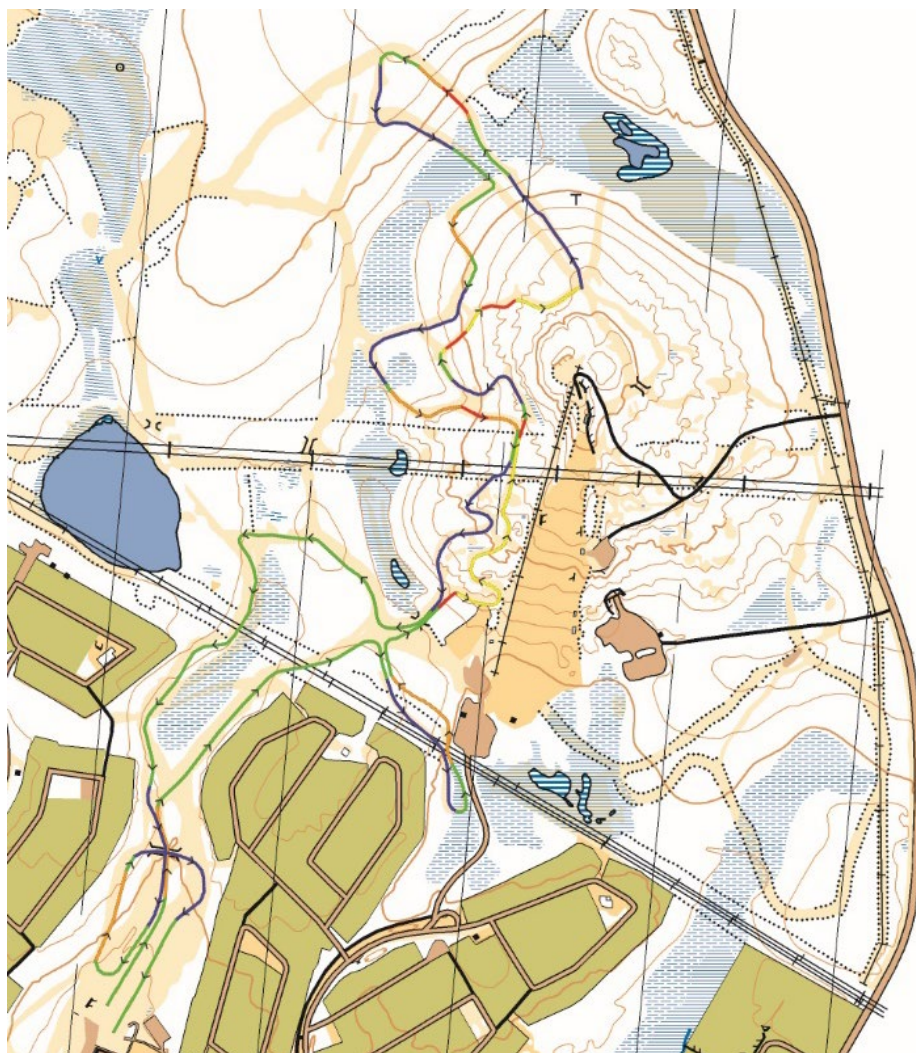

SKIDSM 8 - 11 Kalix april 2021

Torsdag 8 april

Stafett Herrar 3 x 10 km (2 x 5 km)

Klassisk stil

SVENSKA SKIDFÖRBUNDET
SWEDISH SKI ASSOCIATION

A-climb B-climb C-climb descent undulated terrain

Course length:	5,231m	Height difference (HD):	53m	Lowest point:	19m
Course category:	C	Maximum climb (MC):	35m	Highest point:	72m
		Total climb (TC):	192m		