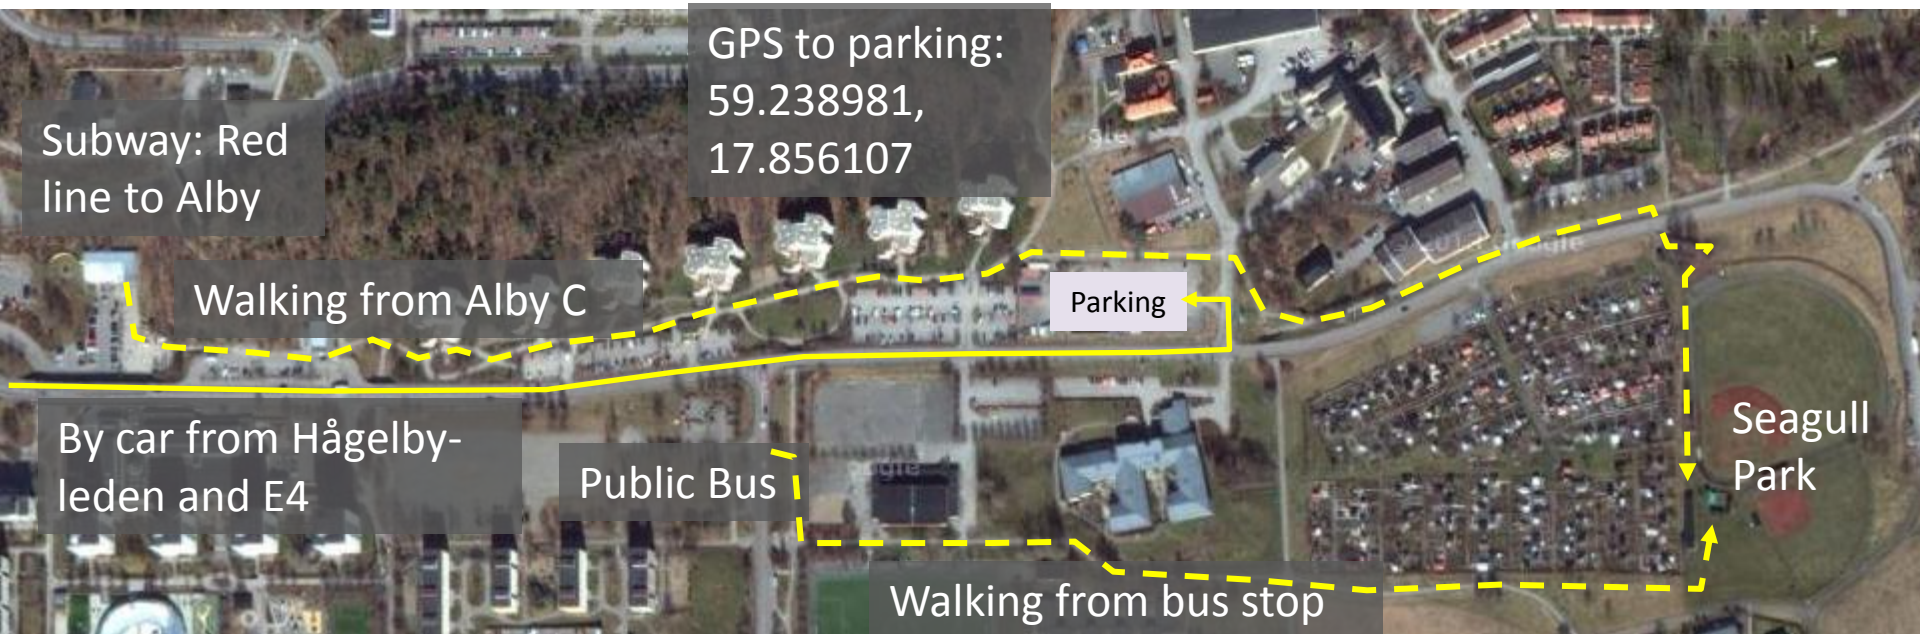

How to get to Alby, Seagull Park by car, bus or subway?

Subway: Red line to Alby, take right when exit

Public Bus: Take line 708 or 702 to Alby IP

Car: E4 exit 146b, go toward Tumba,
first exit to left after roundabout

How to walk from Parking to Seagull Park!

Alby IF office

Showers for Teams & Umpires

GPS to parking:
59.238981,
17.856107

Parking at
Rotemannavägen

Drop of point
for buses

Walking
path to
Seagull Park

To E4

Usage of areas at Seagull Park