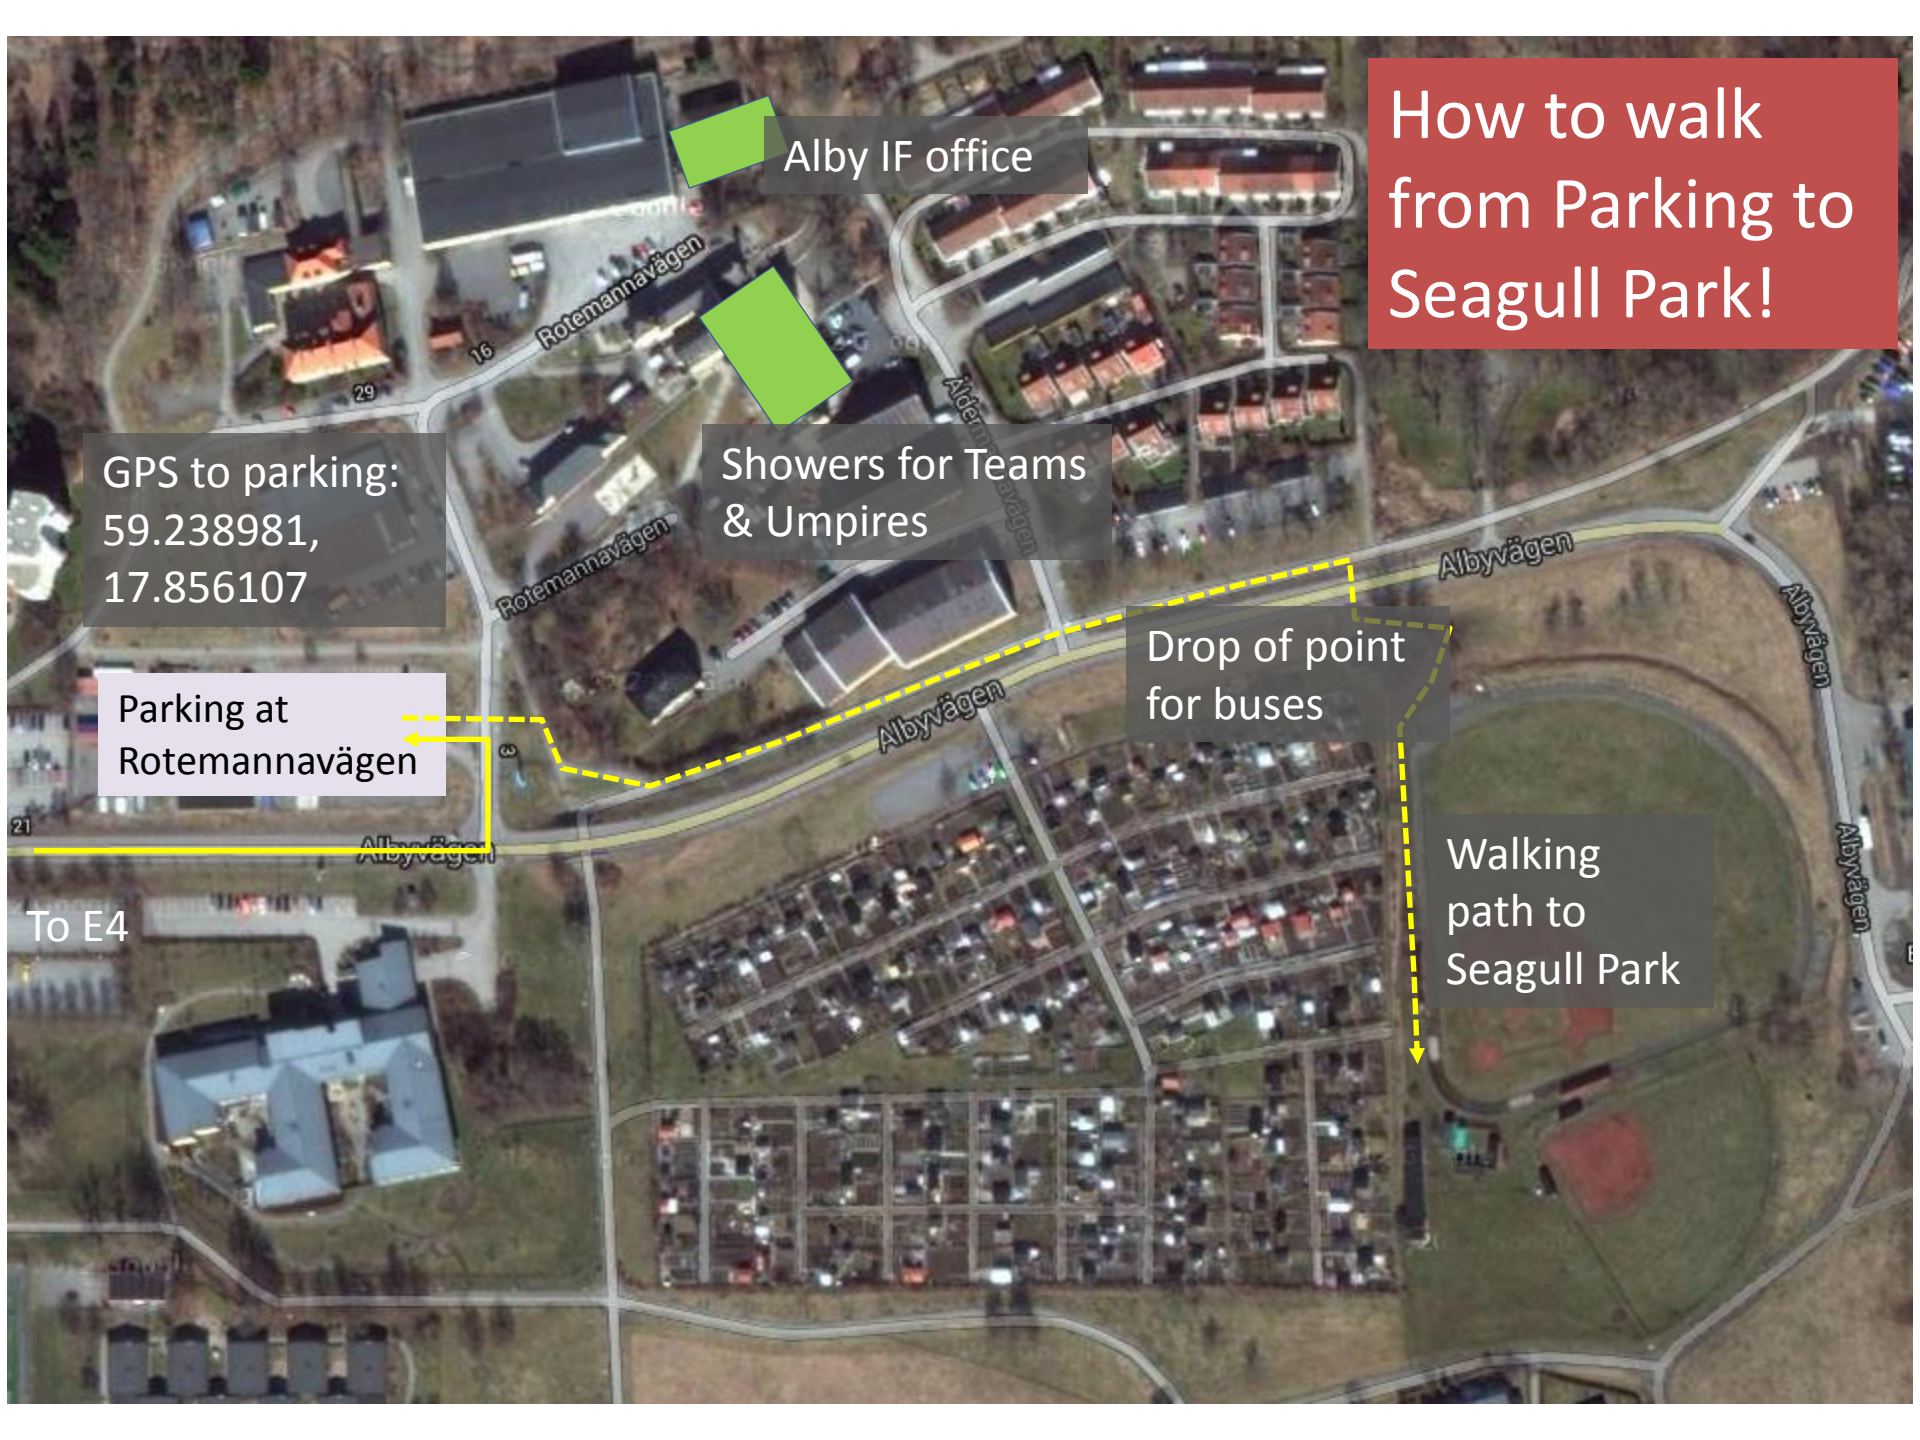

How to get to Alby, Seagull Park by car, bus or subway?

Subway: Red line to Alby, take right when exit

Public Bus: Take line 708 or 702 to Alby IP

Car: E4 exit 146b, go toward Tumba,
first exit to left after roundabout

How to walk from Parking to Seagull Park!

Alby IF office

Showers for Teams & Umpires

GPS to parking:
59.238981,
17.856107

Parking at
Rotemannavägen

Drop of point
for buses

Walking
path to
Seagull Park

To E4

Usage of areas at Seagull Park